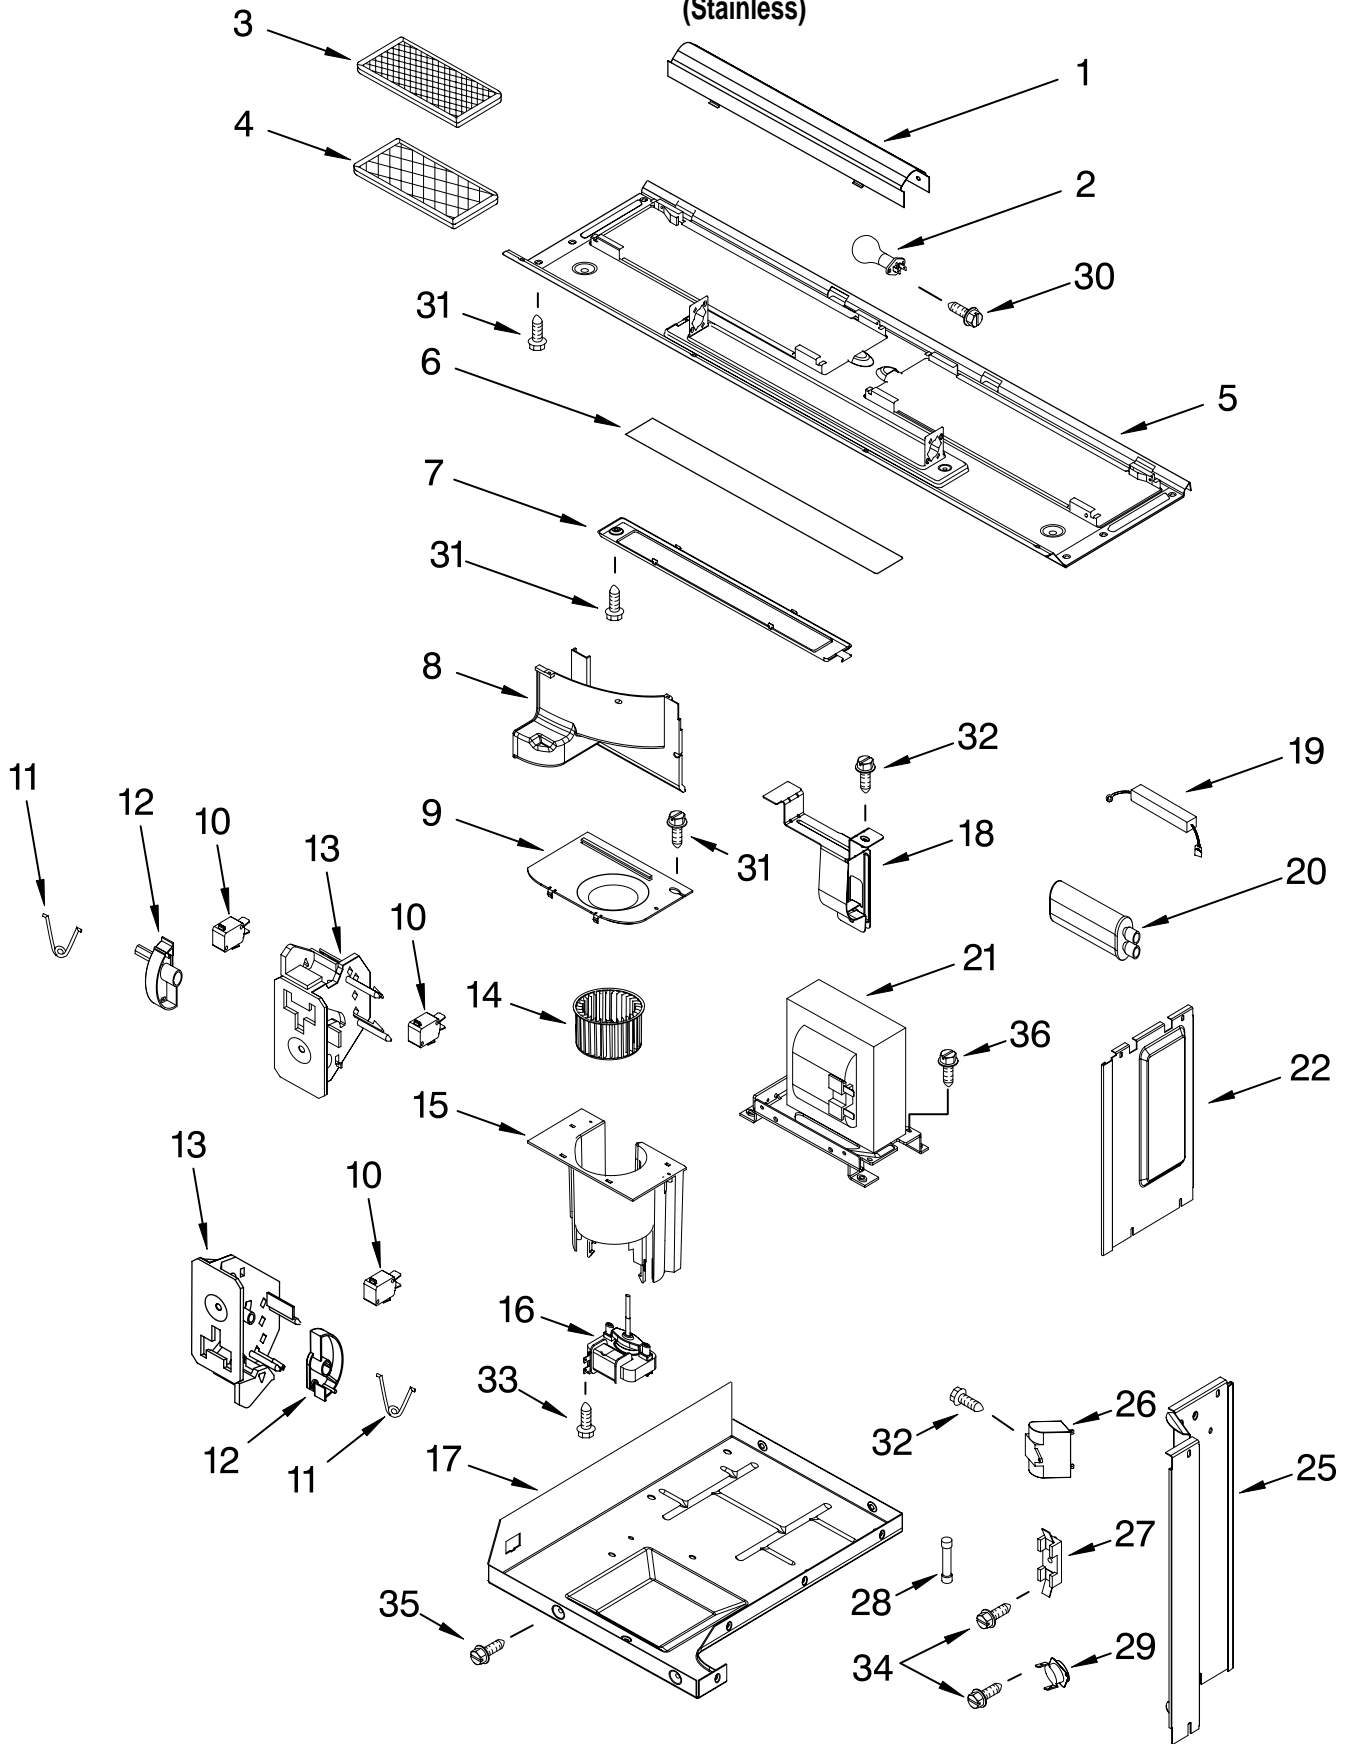

INTERIOR AND VENTILATION PARTS

For Model: GH4155XPS3

(Stainless)

FOR ORDERING INFORMATION REFER TO PARTS PRICE LIST

INTERIOR AND VENTILATION PARTS

For Model: GH4155XPS3
(Stainless)

Illus. No.	Part No.	DESCRIPTION
1	4393688	Reflector, Lamp
2	4393681	Lamp (2)
3	8169645	Filter, Charcoal
4	8169758	Filter, Grease
5	8185105	Plate, Bottom
6	8185210	Glass, Lamp
7	8184308	Holder, Glass
8	8205045	Guide, Air (Magnetron)
9	8183823	Cover, Fan
10	8204656	Switch, Micro (3)
11	8169438	Spring, Interlock (2)
12	8183824	Plate, Cam (2)
13	4393595	Support, Interlock (2)
14	8183825	Wheel, Fan
15	8184310	Housing, Fan
16	8185211	Motor, Fan
17	8185212	Chassis
18	8184311	Holder, Capacitor
19	8184664	Diode, H.V.
20	8169501	Capacitor, H.V.
21	8206250	Transformer, H.V.
22	8204657	Plate, Side (R)
25	8204658	Plate, Side (L)
26	8205553	Capacitor
27	8184312	Holder, Fuse
28	4393308	Fuse
29	8183703	Thermostat
30	8169474	Screw
31	4393835	Screw
32	4393472	Screw
33	4393833	Screw
34	8169478	Screw
35	8169479	Screw
36	4393839	Screw

FOR ORDERING INFORMATION REFER TO PARTS PRICE LIST